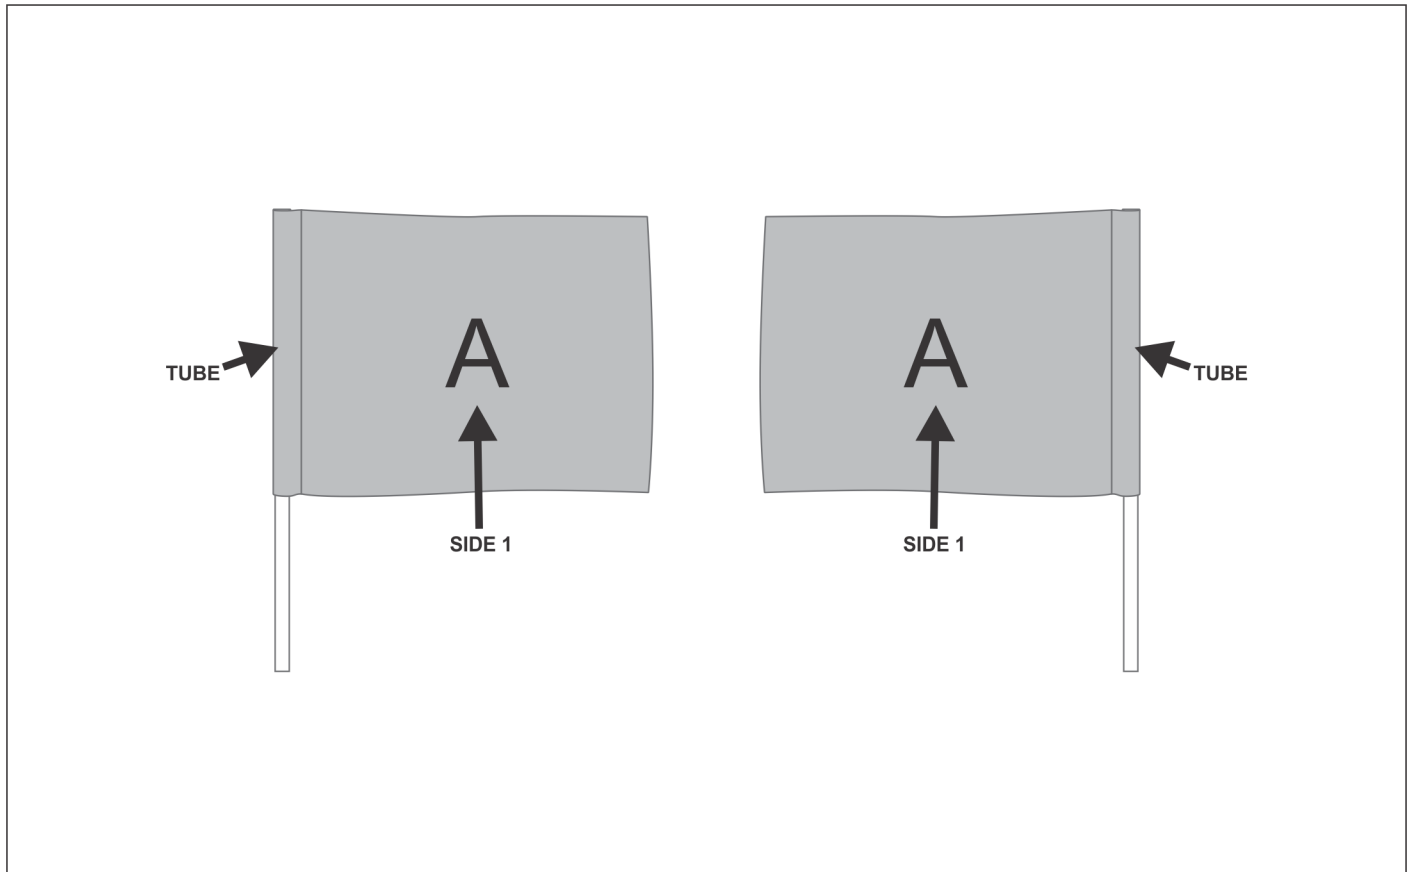

### Need to know:

- Includes 1-Position Sublimation (setup fees apply)
- **Please Note: We cannot guarantee 100% logo Alignment on all Brandable Panels.**

#### **Position A**

1. Custom Sublimation A (CPSUB-A)  
Full Colour  
Size: 1122mm wide x 384mm high